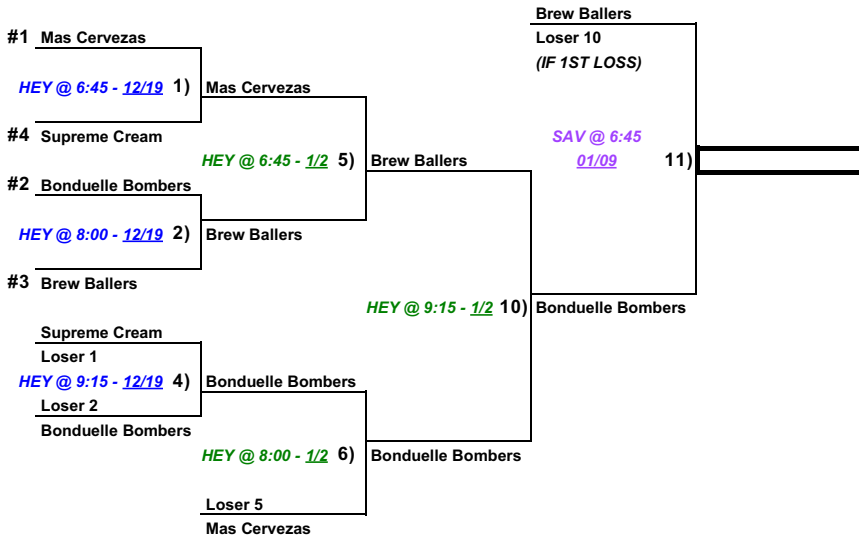

# COVINA THURSDAY COED LOWER PLAYOFFS (REV 1/3)

## UPPER BRACKET

## LOWER BRACKET